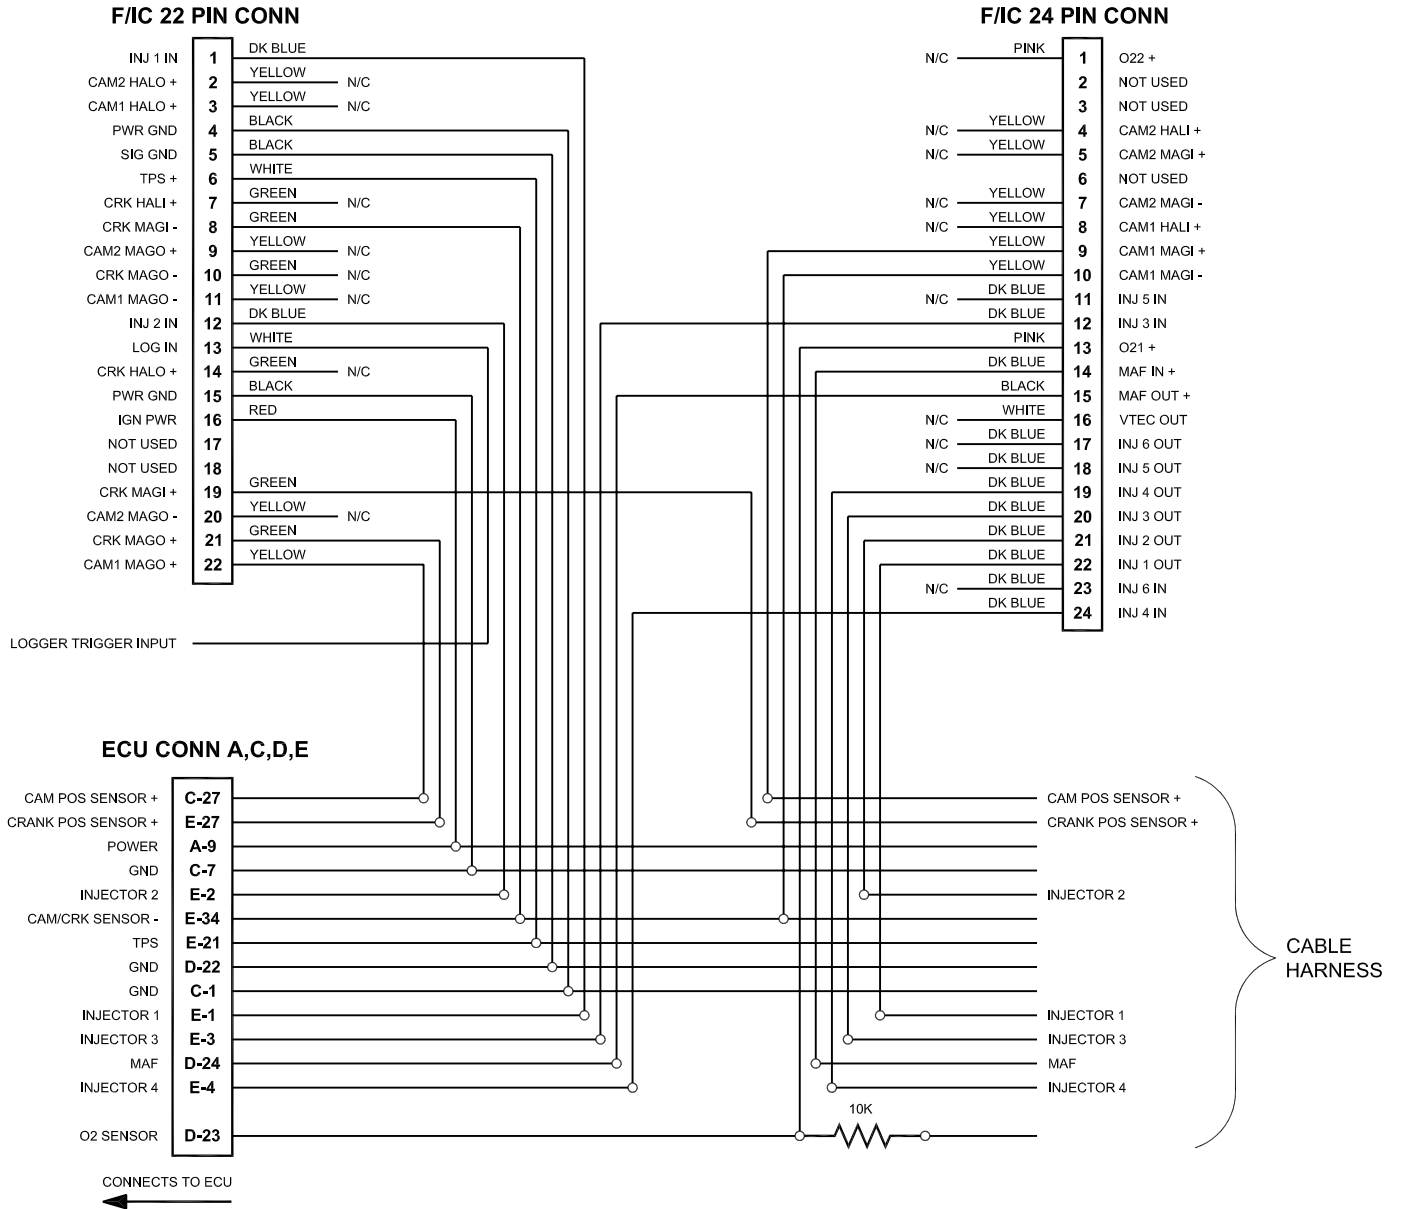

# AEM F/IC WIRING DIAGRAM

## 03-05 TOYOTA CELICA GT-S

### F/IC CONNECTOR PIN NUMBERS

LOOKING AT WIRE SIDE OF CONNECTORS

### ECU CONNECTOR PIN NUMBERS

LOOKING AT WIRE SIDE OF CONNECTORS